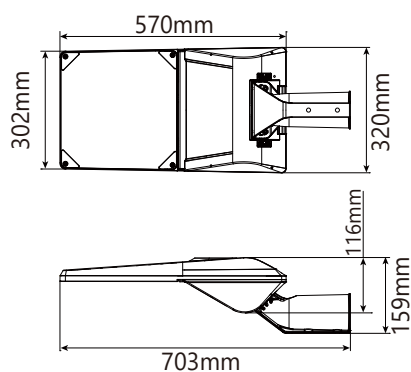

MATERIAL

Die-cast aluminum housing and tempered glass.

DIMENSION DRAW

Model:	Azro
Format:	Rectangular
Location:	Exterior
Wattage:	200W
Materials:	Aluminium
Led Color:	5000K
Product Dimension:	703*302*320mm
IP Code:	66
Fixation:	Surface
CRI :	80
Lumen Output:	30000LM
Frequency:	50/60 Hz
Beam Angle:	T2
Net Weight:	8.2Kgs